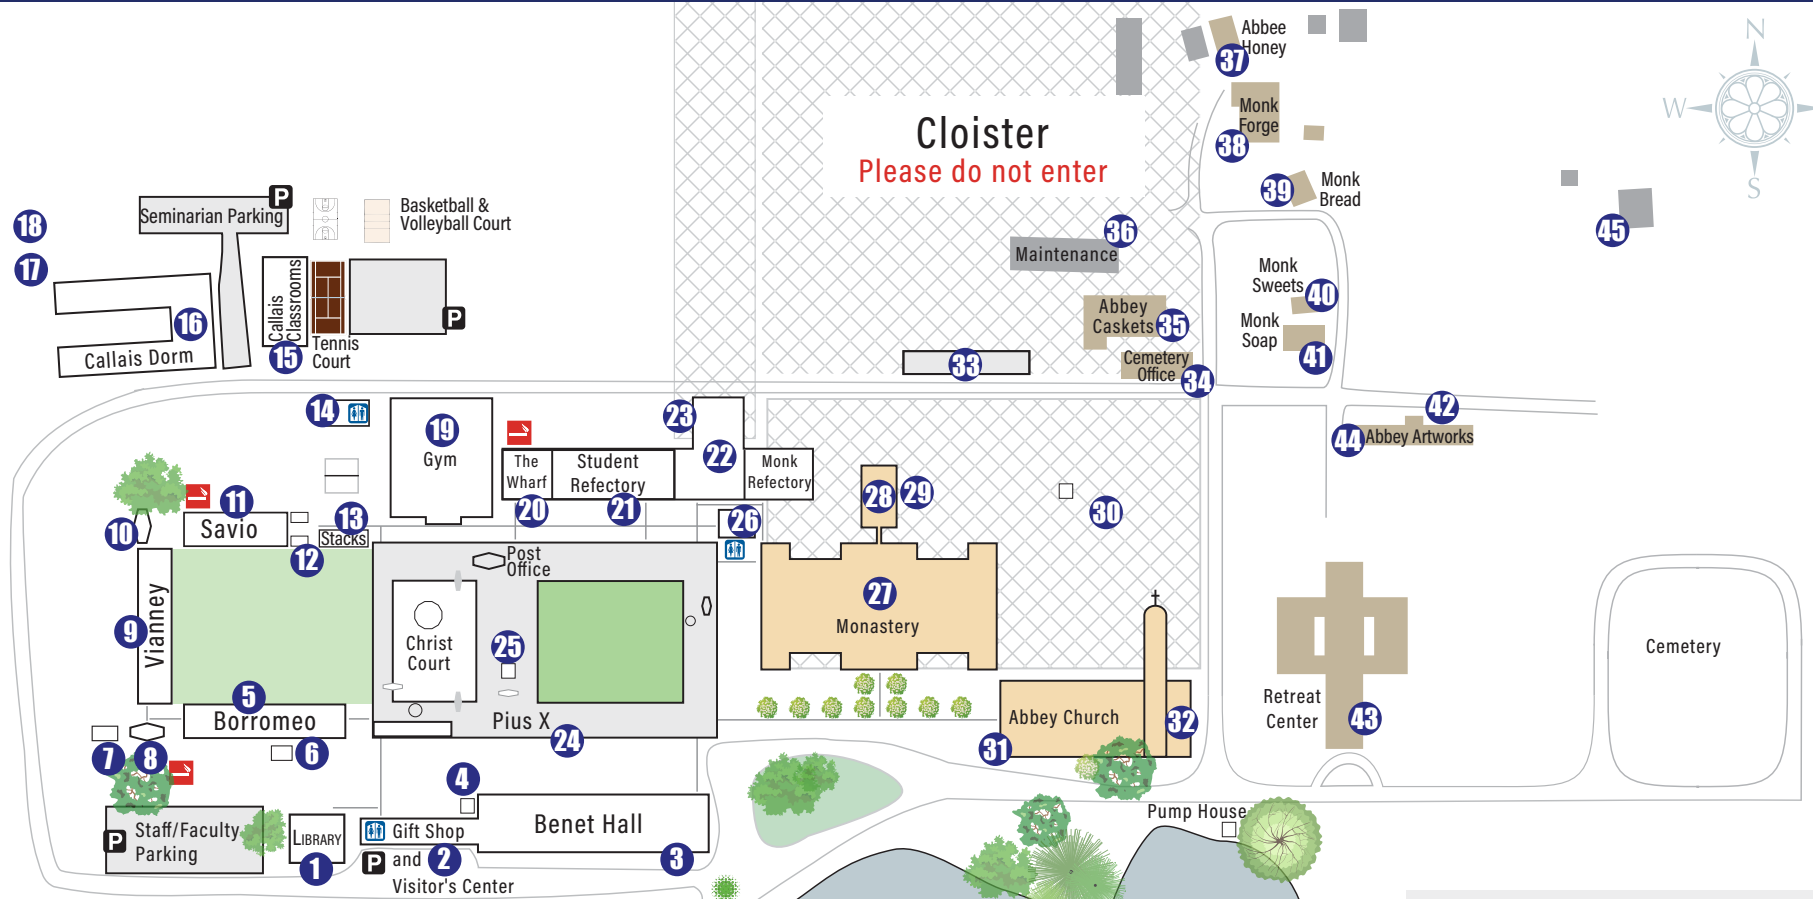

SAINT JOSEPH ABBEY AND SEMINARY COLLEGE | CAMPUS MAP

- 1 Rouquette Library
- 2 Gift Shop
- 3 Benet Hall
- 4 Benet Hall Boiler Room
- 5 Borromeo Hall
- 6 Borromeo Boiler Room
- 7 Seminary Central Plant
- 8 Spiritual Director Office
- 9 Vianney Hall
- 10 Faculty Residence
- 11 Savio Hall
- 12 Seminary Boiler Room
- 13 Stacks

- 14 St. Lawrence Grill
- 15 Callais Academic Hall
- 16 Callais Residence Hall
- 17 Guest Trailer
- 18 Red Storage Shed
- 19 Gym
- 20 Wharf
- 21 Refectory
- 22 Kitchen
- 23 Kitchen Boiler Room
- 24 Pius X
- 25 Pius Boiler Room
- 26 Hospitality Center

- 27 Monastery
- 28 Monastery Annex
- 29 Monastery Boiler Room
- 30 Monastery Central Plant
- 31 Abbey Church
- 32 Church Boiler Room
- 33 Garage

- 34 Cemetery Office
- 35 Abbey Caskets
- 36 Maintenance Shop
- 37 Abbee Honey
- 38 Abbey Forge
- 39 Abbey Bread

- 40 Monk Sweets
- 41 Monk Soap
- 42 Abbey Art Works
- 43 Retreat Center
- 44 Retreat Center Boiler Room
- 45 White House

SAINT JOSEPH ABBEY + SEMINARY COLLEGE

75376 River Road
 Saint Benedict, Louisiana 70457
saintjosephabbey.com | sjasc.edu